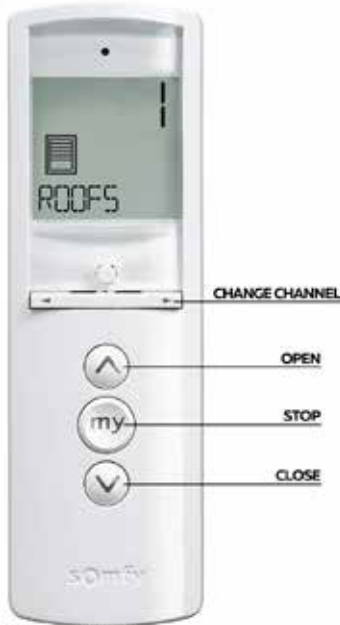

# WIRING DETAIL : MULTIPLE SOMFY RTS MOTORS & SOMFY REMOTE (OPENING ROOFS)

## OPENING ROOF

Channel 1: Roofs (all)  
 Channel 2: Roof A  
 Channel 3: Roof B

Up to 5 Channels Available

active  
 neutral  
 earth  
 240V 50Hz

2 core  
 + earth  
 >1.5mm<sup>2</sup>

Cable protection (physical & UV) by others

Blue = Neutral  
 Brown = Live  
 Yellow/Green = Earth

Cable Required	3 core double insulated heavy duty flex 3 x 1.5mm
Voltage	230–240V/50Hz
Rated Current	0.8 Amps per motor
Current Consumption	170 Watts per motor