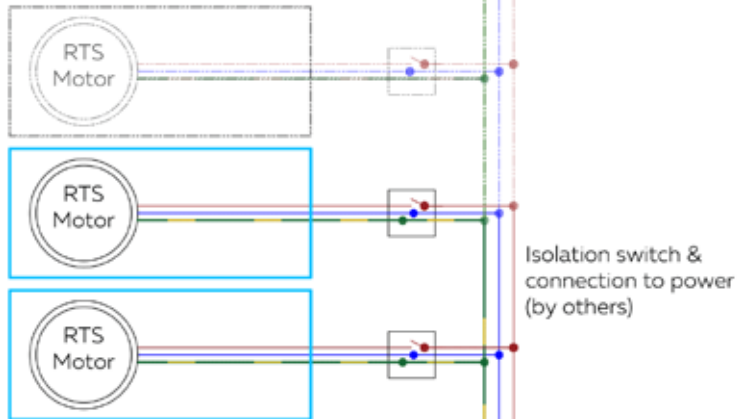

# WIRING DETAIL : MULTIPLE SOMFY RTS MOTORS & SOMFY REMOTE (OPENING ROOFS)

## OPENING ROOF

Channel 1: Roofs (all)  
 Channel 2: Roof A  
 Channel 3: Roof B

Up to 5 Channels Available

active  
 neutral  
 earth  
 240V 50Hz

2 core  
 + earth  
 >1.5mm<sup>2</sup>

Cable protection (physical & UV) by others

Blue = Neutral  
 Brown = Live  
 Yellow/Green = Earth

Cable Required	3 core double insulated heavy duty flex 3 x 1.5mm
Voltage	230–240V/50Hz
Rated Current	0.8 Amps per motor
Current Consumption	170 Watts per motor