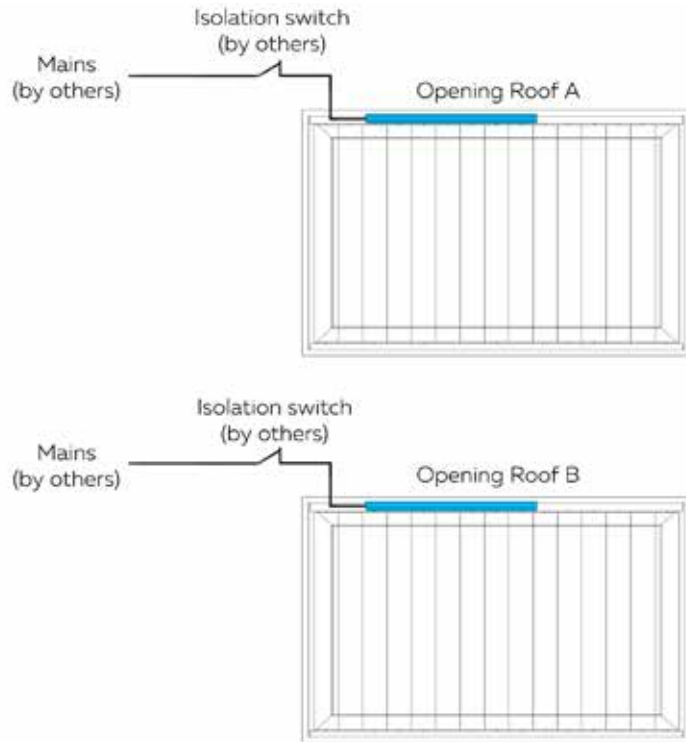

# WIRING DETAIL : MULTIPLE SOMFY RTS MOTORS & SOMFY REMOTE (OPENING ROOFS)

## OPENING ROOF

Channel 1: Roofs (all)  
 Channel 2: Roof A  
 Channel 3: Roof B

Up to 5 Channels Available

active  
 neutral  
 earth  
 240V 50Hz

2 core  
 + earth  
 >1.5mm<sup>2</sup>

Cable protection (physical & UV) by others

Blue = Neutral  
 Brown = Live  
 Yellow/Green = Earth

Cable Required	3 core double insulated heavy duty flex 3 x 1.5mm
Voltage	230–240V/50Hz
Rated Current	0.8 Amps per motor
Current Consumption	170 Watts per motor